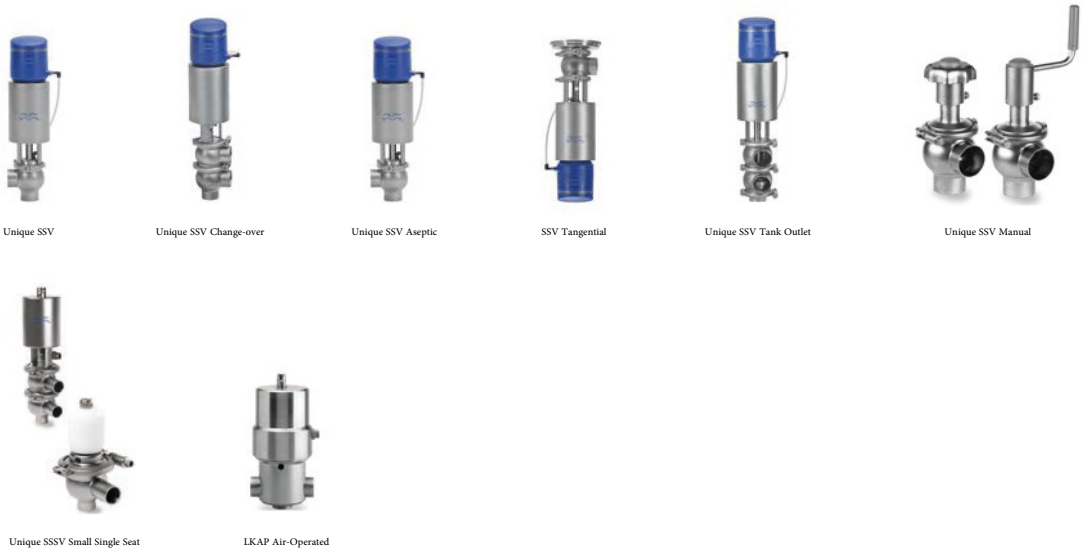

DuraCirc Aseptic

Twin Screw

Twin screw pumps

Valves

Double seat valves

Aseptic Mixproof

Unique Mixproof

Unique Mixproof 3-body

Unique Mixproof UltraPure

Unique Mixproof Large Particle

Unique Mixproof Tank Outlet

Unique Mixproof Horizontal Tank

Single seat valves

Double seal valves

Butterfly valves

Ball valves

Diaphragm valves

Regulating valves

Control/Check valves

Safety valves

Shutter valves

Sampling Valves

LKC-2 Non-Return

SB Anti Vacuum House