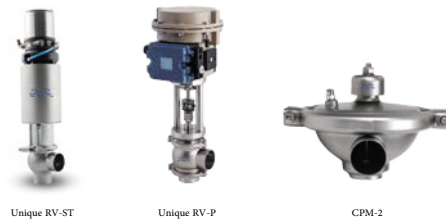

Unique Mixproof UltraPure

Unique Mixproof Large Particle

Unique Mixproof Tank Outlet

Unique Mixproof Horizontal Tank

Single seat valves

Double seal valves

Butterfly valves

Ball valves

Diaphragm valves

Regulating valves

Control/Check valves

Safety valves

Shutter valves

Sampling Valves

LKC-2 Non-Return

SB Anti Vacuum House