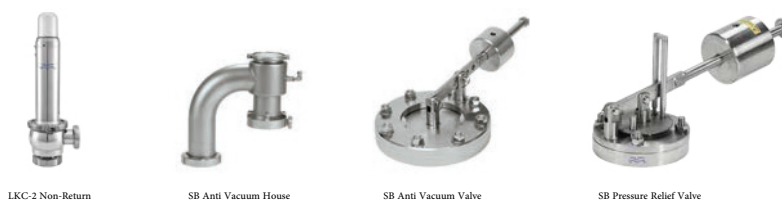

Unique Mixproof UltraPure

Unique Mixproof Large Particle

Unique Mixproof Tank Outlet

Unique Mixproof Horizontal Tank

Single seat valves

Double seal valves

Butterfly valves

Ball valves

Diaphragm valves

Regulating valves

Control/Check valves

Safety valves

Shutter valves

Sampling Valves

LKC-2 Non-Return

SB Anti Vacuum House

SB Anti Vacuum Valve

SB Pressure Relief Valve

Separators

Centrifugal Separators

Alfa Laval H1

Alfa Laval H3

AlfaPure S7

Alfie 500